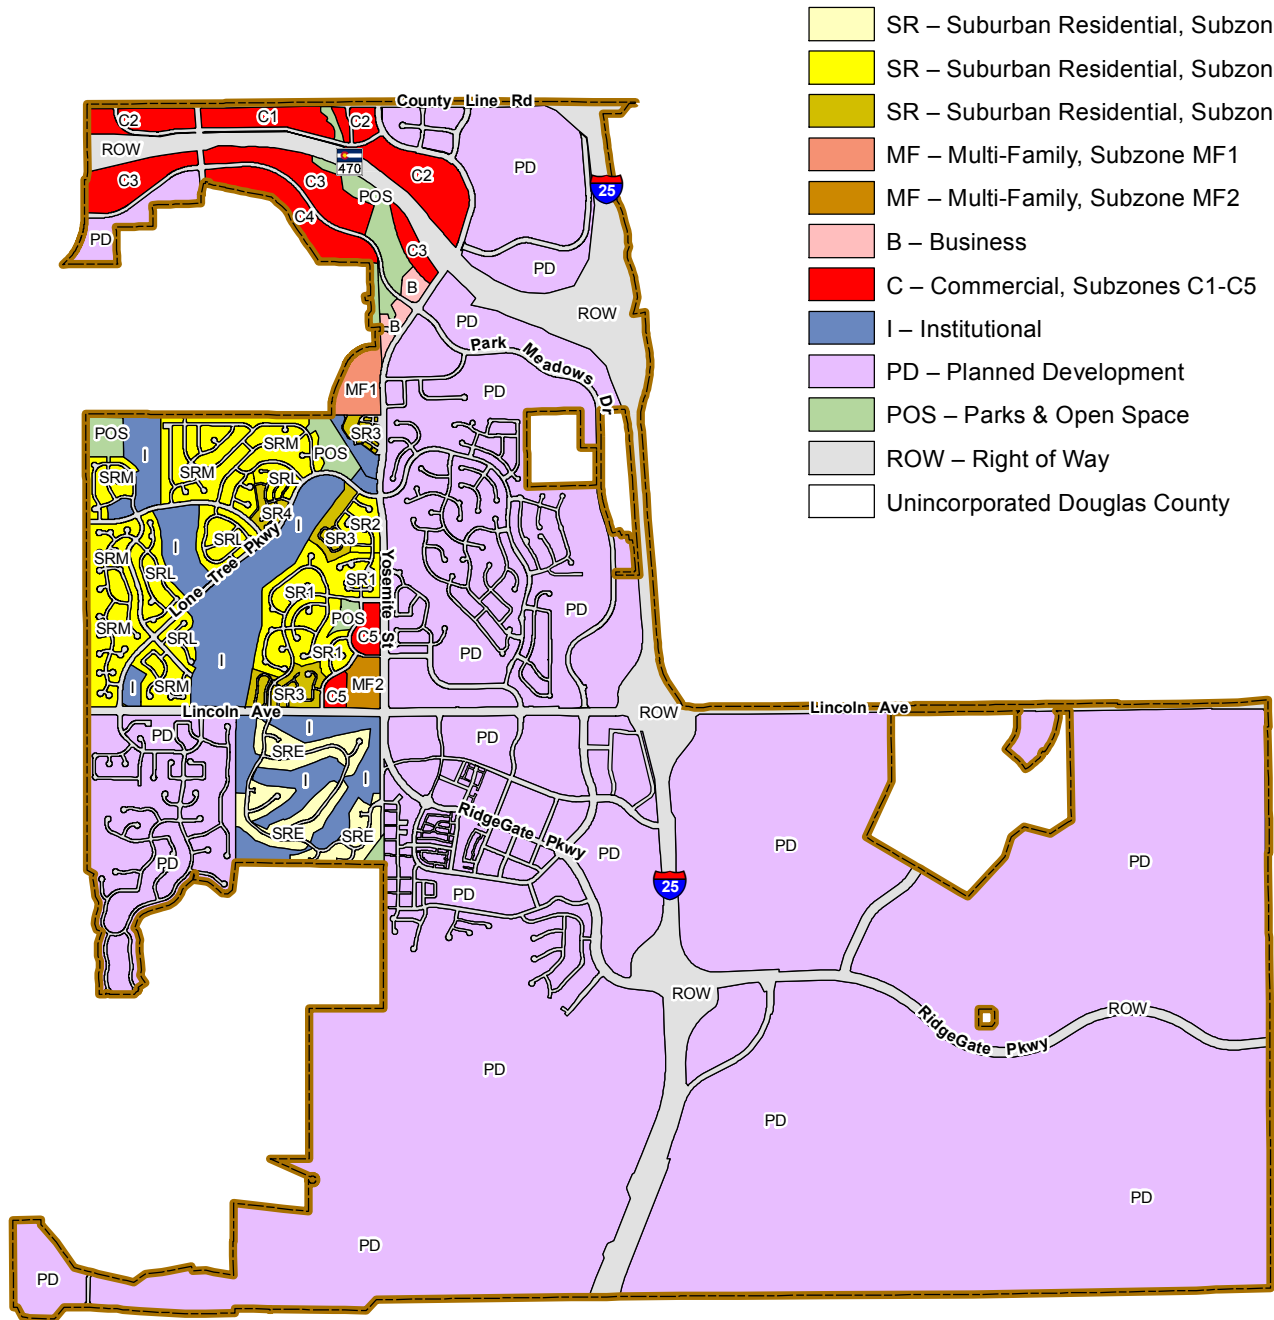

City of Lone Tree Zoning Map

I hereby certify that this is the Official Zoning Map of the City of Lone Tree duly adopted by Ordinance 09-09 on December 15, 2009 and reaffirmed by Resolution 17-__ on December 19, 2017.

 Jacqueline A. Millet, Mayor

Attest:

The City has numerous Planned Development (PD) zonings. Specific PDs are noted on the City's website (www.cityoflonetree.com), or contact the Community Development Department for more information at 303-708-1818